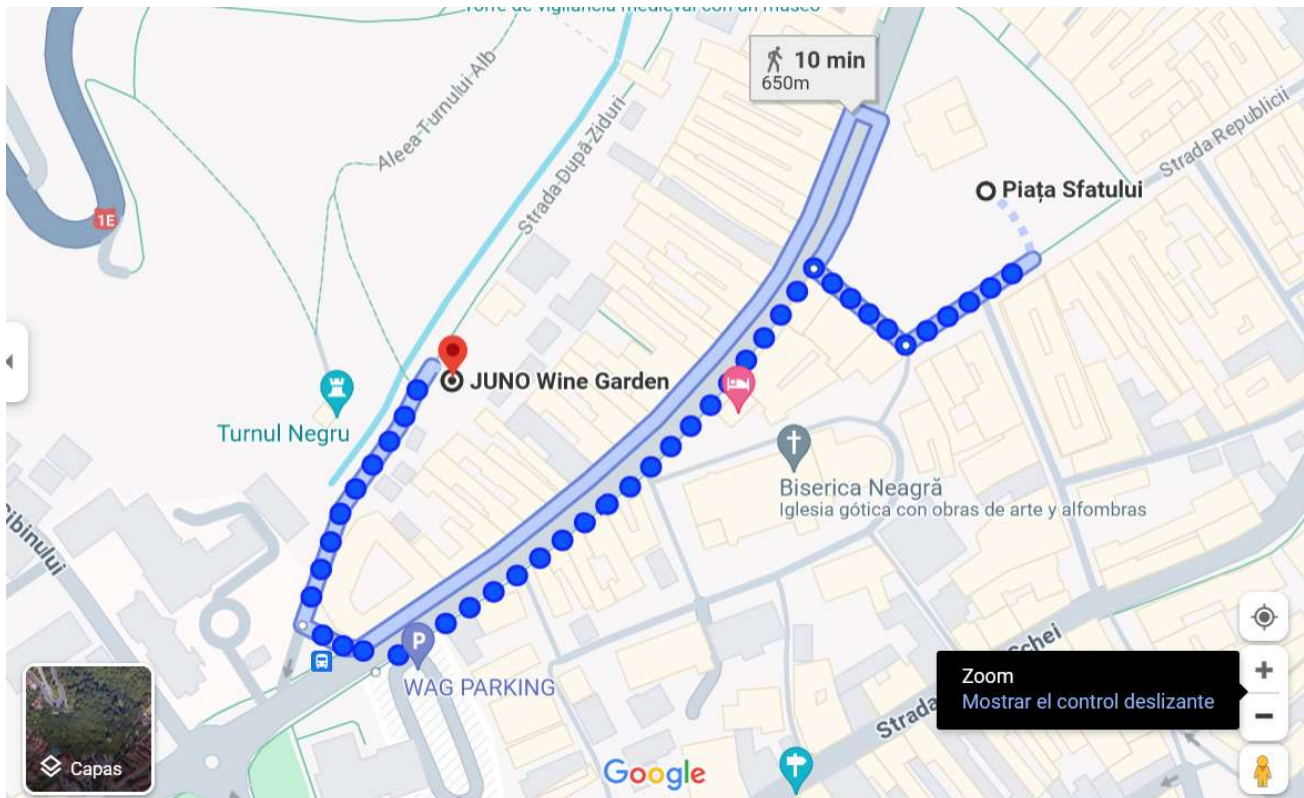

WORKSHOPS

PLACE: Faculty of Silviculture and Forest Engineering, Transilvania University of Braşov

ADDRESS: Sirul Beethoven, nr. 1, corpul "S", 500123 Brasov. If you get lost, just ask for **Poarta Ecaterina** ... we will be there waiting for you. **Piata Sfatului (downtown Braşov)** is used as a reference.

Poarta Ecaterina

04 OF JUNE 2024

ICE-BREAKER: JUNO Wine Garden

ADDRESS: După Ziduri, Braşov 500026
Piata Sfatului (downtown Braşov) is used as a reference.

JUNO Wine Garden

05, 06 & 07 OF JUNE 2024

CONFERENCE VENUE: Aula Sergiu Chiriacescu

ADDRESS: 41 A Iuliu Maniu Street, Brasov, 500091
Piata Sfatului (downtown Braşov) is used as a reference.

Aula Sergiu Chiriacescu

THURSDAY, 06 OF JUNE 2024

OPTIONAL MID-TERM EXCURSION: Brasov city tour

MEETING POINT: Livada Postei, in front of the rectorate of the Transylvania University in Brasov (Bulevardul Eroilor 31, Braşov 500036)

Piata Sfatului (downtown Braşov) is used as a reference.

**Rectorate of the
Transylvania University of Brasov**

THURSDAY, 06 OF JUNE 2024

CONFERENCE DINNER at **HOTEL ARO PALACE**

ADDRESS: Bulevardul Eroilor 27
Piata Sfatului (downtown Braşov) is used as a reference.