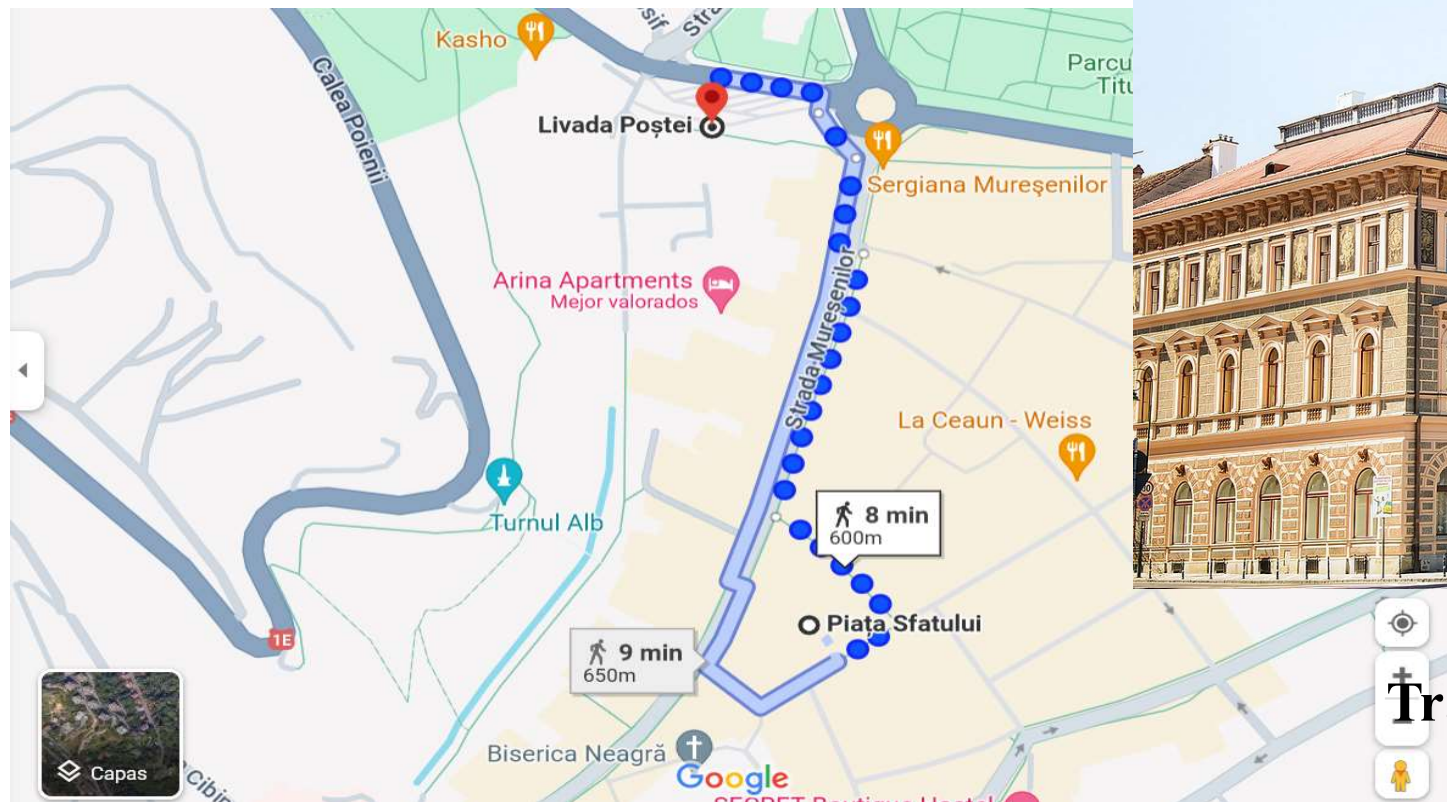

WORKSHOPS

PLACE: Faculty of Silviculture and Forest Engineering, Transilvania University of Braşov

ADDRESS: Sirul Beethoven, nr. 1, corpul "S", 500123 Brasov. If you get lost, just ask for **Poarta Ecaterina** ... we will be there waiting for you. **Piata Sfatului (downtown Braşov)** is used as a reference.

Poarta Ecaterina

04 OF JUNE 2024

ICE-BREAKER: JUNO Wine Garden

ADDRESS: După Ziduri, Braşov 500026
Piata Sfatului (downtown Braşov) is used as a reference.

JUNO Wine Garden

05, 06 & 07 OF JUNE 2024

CONFERENCE VENUE: Aula Sergiu Chiriacescu

ADDRESS: 41 A Iuliu Maniu Street, Brasov, 500091
Piata Sfatului (downtown Braşov) is used as a reference.

Aula Sergiu Chiriacescu

THURSDAY, 06 OF JUNE 2024

OPTIONAL MID-TERM EXCURSION: Brasov city tour

MEETING POINT: Livada Postei, in front of the rectorate of the Transylvania University in Brasov (Bulevardul Eroilor 31, Braşov 500036)

Piata Sfatului (downtown Braşov) is used as a reference.

**Rectorate of the
Transylvania University of Brasov**

THURSDAY, 06 OF JUNE 2024

CONFERENCE DINNER at **HOTEL ARO PALACE**

ADDRESS: Bulevardul Eroilor 27
Piata Sfatului (downtown Braşov) is used as a reference.