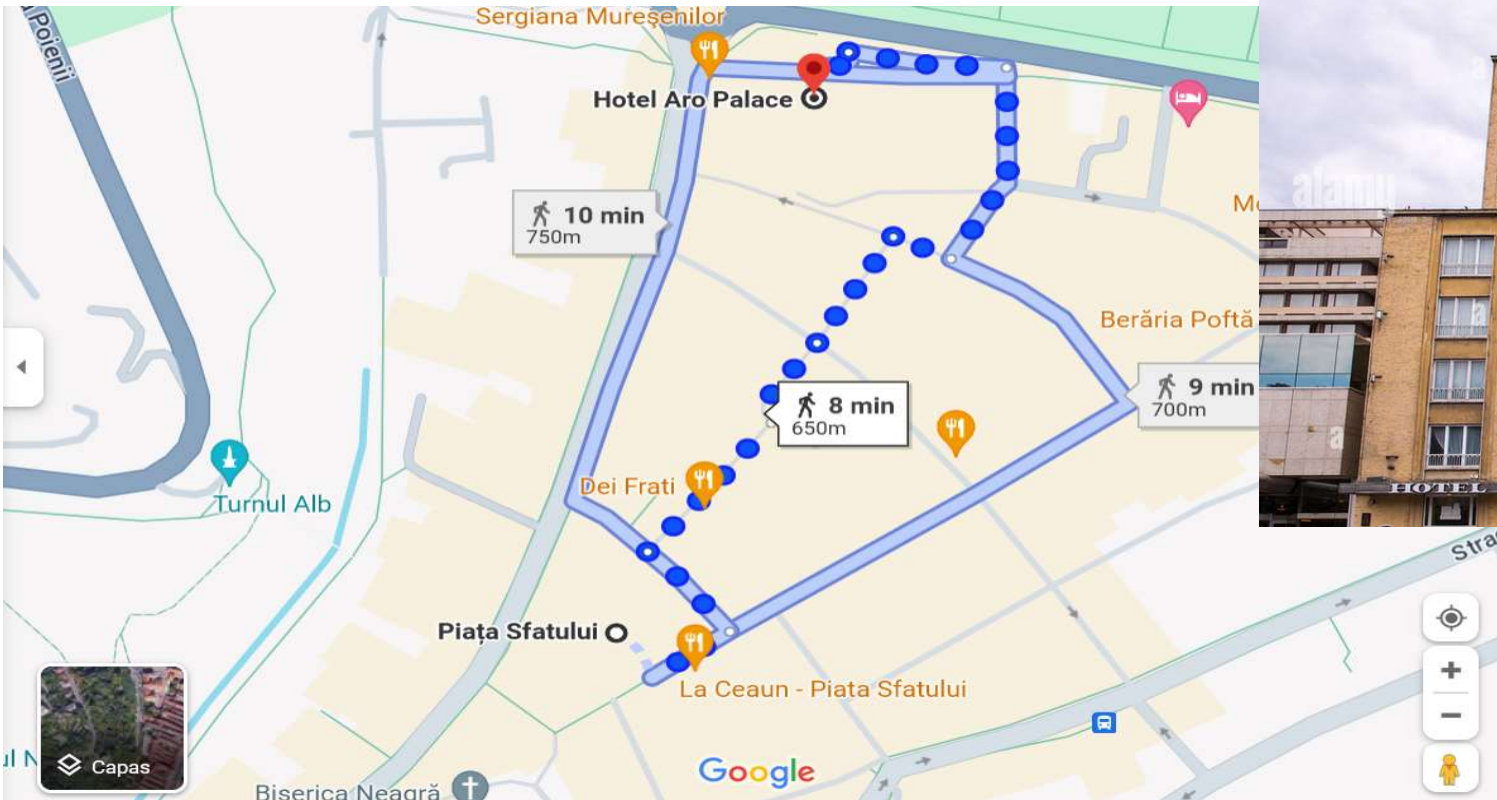

WORKSHOPS

PLACE: Faculty of Silviculture and Forest Engineering, Transilvania University of Braşov

ADDRESS: Sirul Beethoven, nr. 1, corpul "S", 500123 Brasov. If you get lost, just ask for **Poarta Ecaterina** ... we will be there waiting for you. **Piata Sfatului (downtown Braşov)** is used as a reference.

Poarta Ecaterina

04 OF JUNE 2024

ICE-BREAKER: JUNO Wine Garden

ADDRESS: După Ziduri, Braşov 500026
Piata Sfatului (downtown Braşov) is used as a reference.

JUNO Wine Garden

05, 06 & 07 OF JUNE 2024

CONFERENCE VENUE: Aula Sergiu Chiriacescu

ADDRESS: 41 A Iuliu Maniu Street, Brasov, 500091
Piata Sfatului (downtown Braşov) is used as a reference.

Aula Sergiu Chiriacescu

THURSDAY, 06 OF JUNE 2024

OPTIONAL MID-TERM EXCURSION: Brasov city tour

MEETING POINT: Livada Postei, in front of the rectorate of the Transylvania University in Brasov (Bulevardul Eroilor 31, Braşov 500036)

Piata Sfatului (downtown Braşov) is used as a reference.

**Rectorate of the
Transylvania University of Brasov**

THURSDAY, 06 OF JUNE 2024

CONFERENCE DINNER at **HOTEL ARO PALACE**

ADDRESS: Bulevardul Eroilor 27
Piata Sfatului (downtown Braşov) is used as a reference.