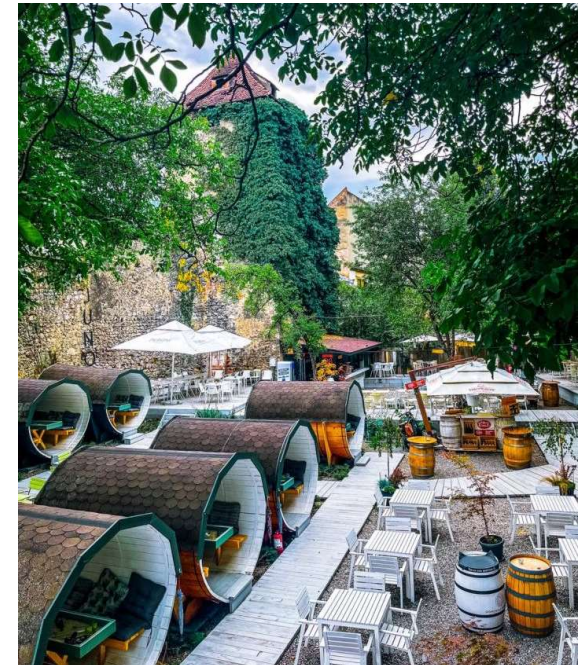

Poarta Ecaterina

04 OF JUNE 2024

ICE-BREAKER: JUNO Wine Garden

ADDRESS: După Ziduri, Braşov 500026
Piata Sfatului (downtown Braşov) is used as a reference.

JUNO Wine Garden

05, 06 & 07 OF JUNE 2024

CONFERENCE VENUE: Aula Sergiu Chiriacescu