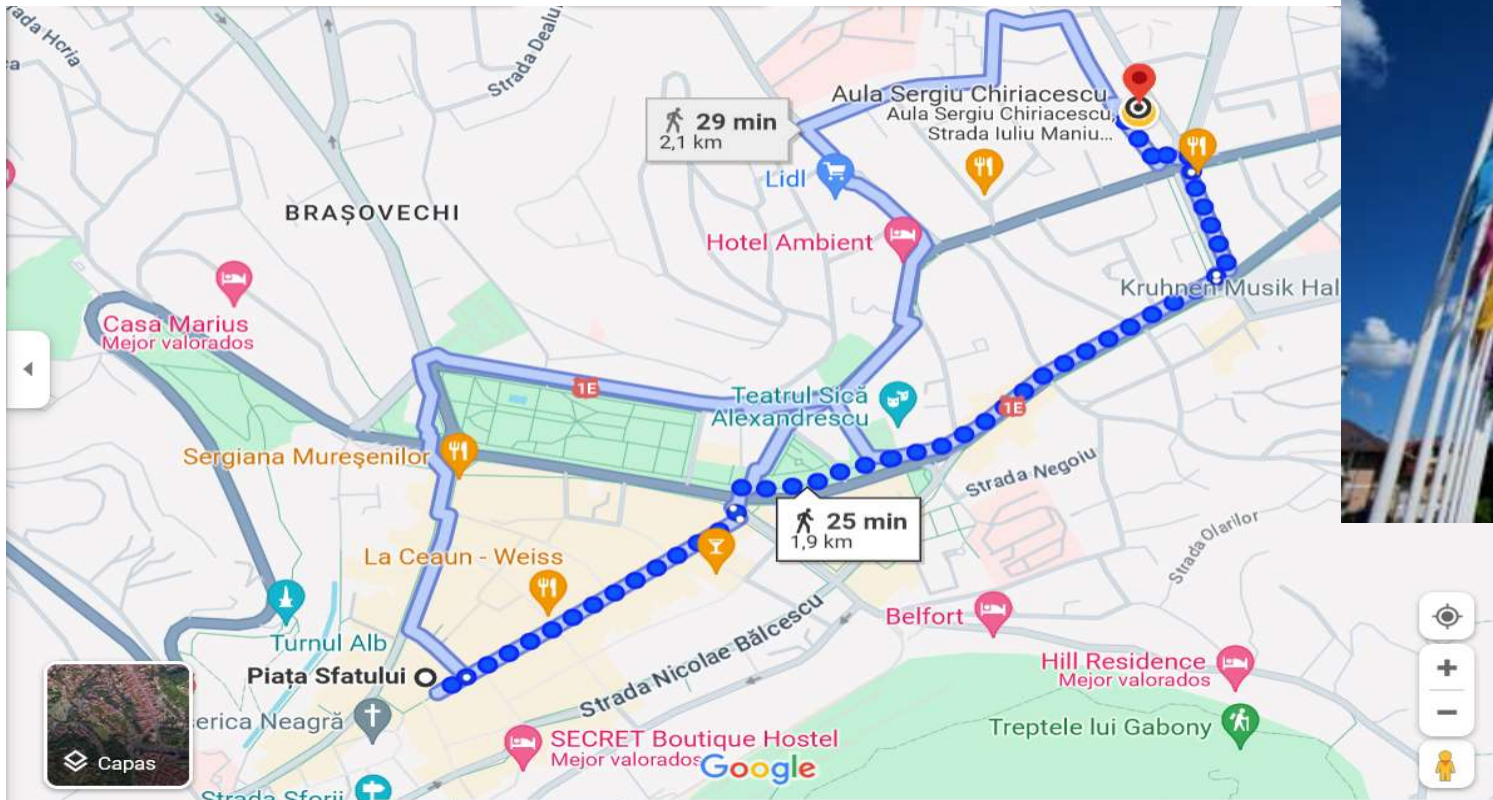

TRACE 2024

Tree Rings in Archaeology, Climatology and Ecology

the annual meeting and international conference of the
Association for Tree-Ring Research (ATR)

BRAȘOV, ROMANIA, 3 - 8 JUNE 2024

03 & 04 OF JUNE 2024

WORKSHOPS

PLACE: Faculty of Silviculture and Forest Engineering, Transilvania University of Braşov

ADDRESS: Sirul Beethoven, nr. 1, corpul "S", 500123 Brasov. If you get lost, just ask for **Poarta Ecaterina** ... we will be there waiting for you. **Piata Sfatului (downtown Braşov)** is used as a reference.

Poarta Ecaterina

04 OF JUNE 2024

ICE-BREAKER: JUNO Wine Garden

ADDRESS: După Ziduri, Braşov 500026
Piata Sfatului (downtown Braşov) is used as a reference.

JUNO Wine Garden

05, 06 & 07 OF JUNE 2024

CONFERENCE VENUE: Aula Sergiu Chiriacescu

ADDRESS: 41 A Iuliu Maniu Street, Brasov, 500091
Piata Sfatului (downtown Braşov) is used as a reference.

Aula Sergiu Chiriacescu

THURSDAY, 06 OF JUNE 2024

OPTIONAL MID-TERM EXCURSION: Brasov city tour

MEETING POINT: Livada Postei, in front of the rectorate of the Transylvania University in Brasov (Bulevardul Eroilor 31, Braşov 500036)