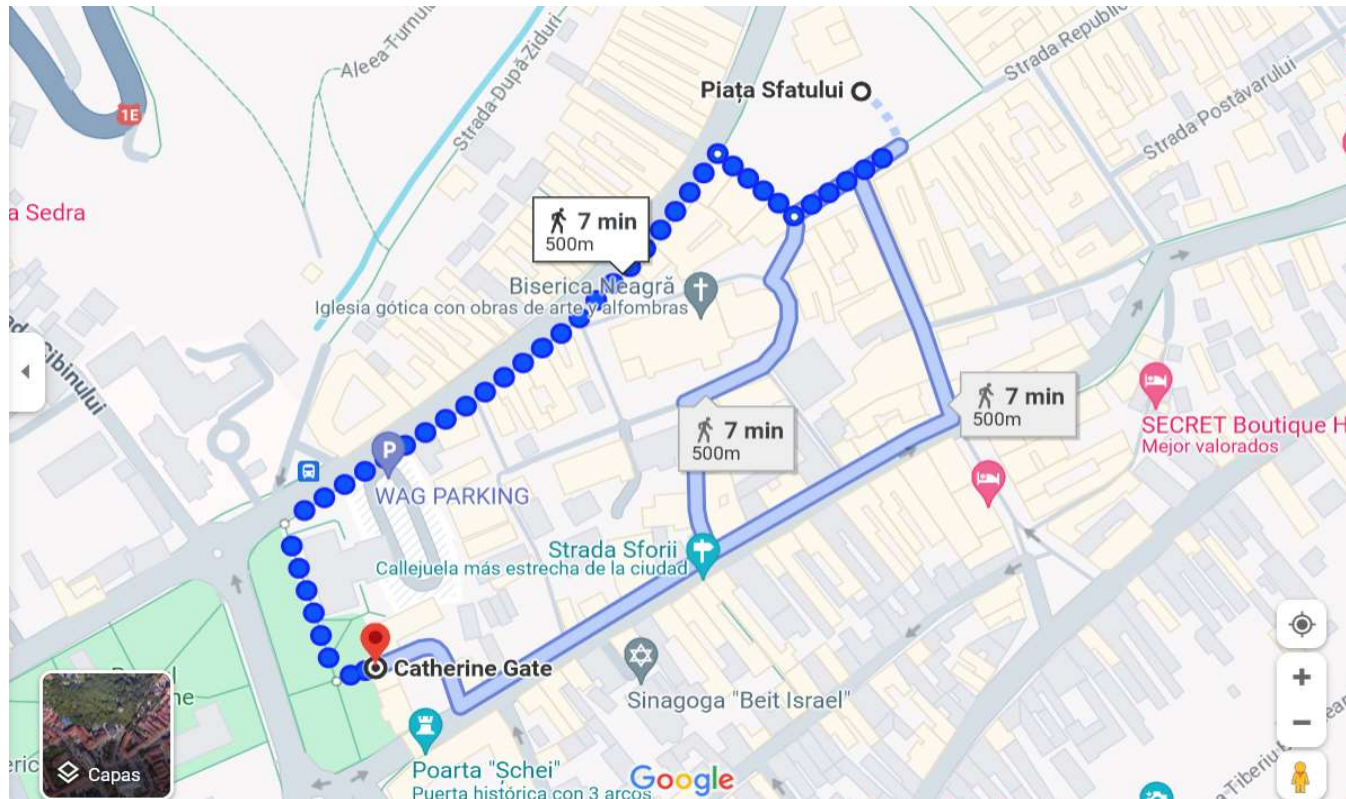

TRACE 2024

Tree Rings in Archaeology, Climatology and Ecology

the annual meeting and international conference of the
Association for Tree-Ring Research (ATR)

BRAȘOV, ROMANIA, 3 - 8 JUNE 2024

03 & 04 OF JUNE 2024

WORKSHOPS

PLACE: Faculty of Silviculture and Forest Engineering, Transilvania University of Braşov

ADDRESS: Sirul Beethoven, nr. 1, corpul "S", 500123 Brasov. If you get lost, just ask for **Poarta Ecaterina** ... we will be there waiting for you. **Piata Sfatului (downtown Braşov)** is used as a reference.

Poarta Ecaterina

04 OF JUNE 2024

ICE-BREAKER: JUNO Wine Garden

ADDRESS: După Ziduri, Braşov 500026
Piata Sfatului (downtown Braşov) is used as a reference.

JUNO Wine Garden

05, 06 & 07 OF JUNE 2024

CONFERENCE VENUE: Aula Sergiu Chiriacescu

ADDRESS: 41 A Iuliu Maniu Street, Brasov, 500091
Piata Sfatului (downtown Braşov) is used as a reference.

Aula Sergiu Chiriacescu

THURSDAY, 06 OF JUNE 2024

OPTIONAL MID-TERM EXCURSION: Brasov city tour

MEETING POINT: Livada Postei, in front of the rectorate of the Transylvania University in Brasov (Bulevardul Eroilor 31, Braşov 500036)